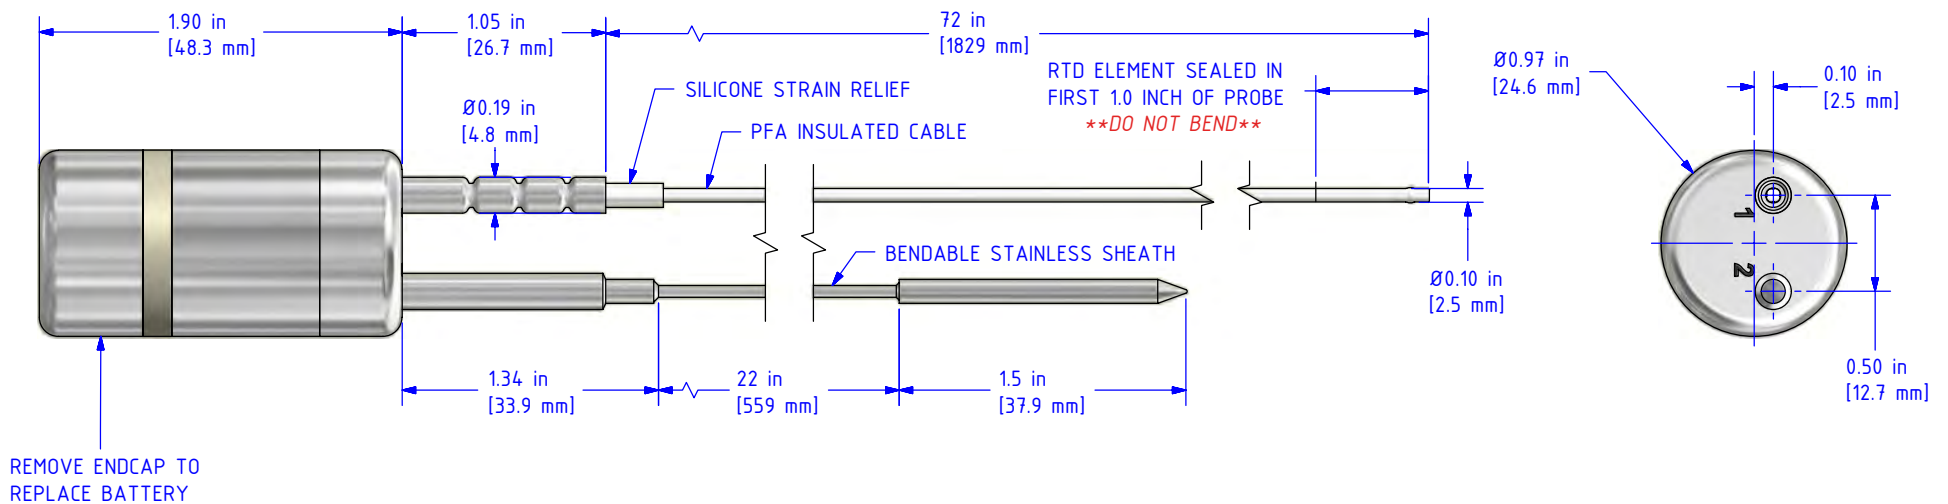

HITEMP140X2-FP-PT1

Dual Probe High Temperature Data Logger

DIMENSIONAL DRAWING

PRODUCT	SCALE	MATERIALS	NOTES
HiTemp140X2-FP-PT1	1:1	AISI 316 SS PEEK PFA	

Authorized Distributor in Australia
Pacific Sensor Technologies Pty Ltd
Unit 4, 3 Neutron Place Rowville, VIC 3178 Australia
1300 662 720 | sales@pacificsensortech.com.au
www.pacificsensortech.com.au