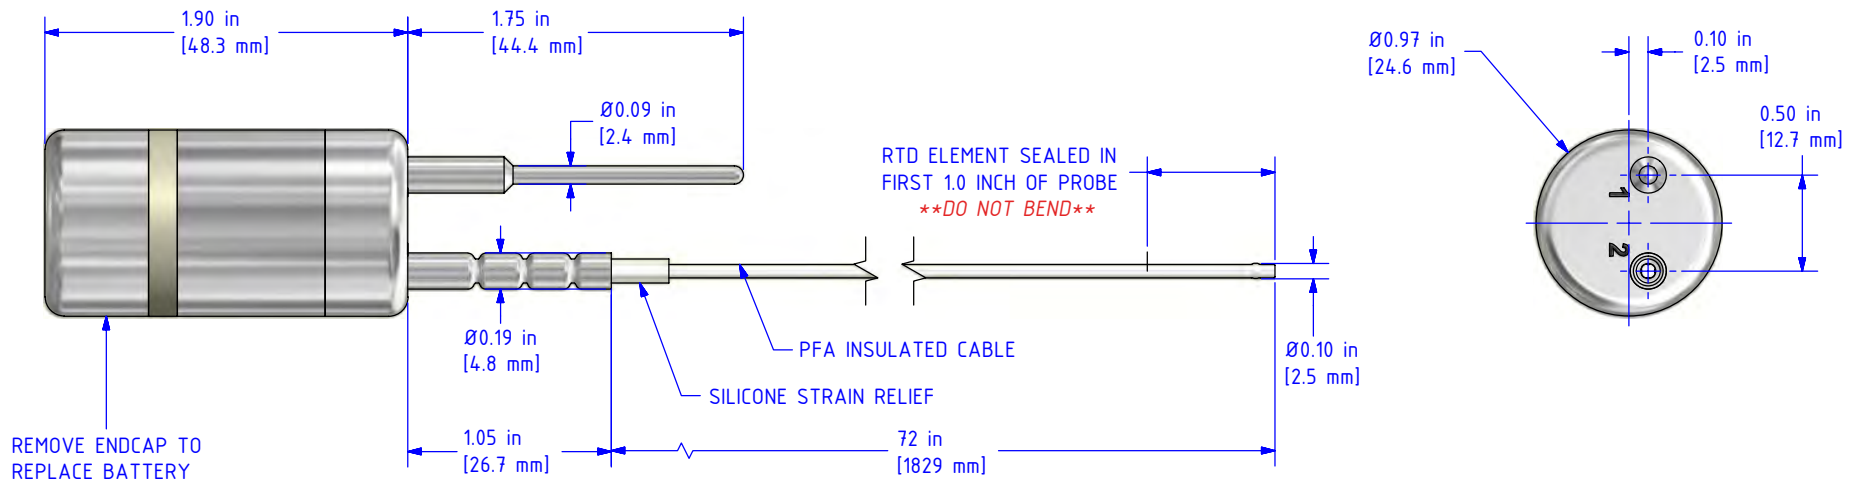

HITEMP140X2-TD-FP

Dual Probe High Temperature Data Logger

DIMENSIONAL DRAWING

PRODUCT	SCALE	MATERIALS	NOTES
HiTemp140X2-TD-FP	1:1	AISI 316 SS PEEK PFA	

Authorized Distributor in Australia
Pacific Sensor Technologies Pty Ltd
 Unit 4, 3 Neutron Place Rowville, VIC 3178 Australia
 1300 662 720 | sales@pacificsensortech.com.au
 www.pacificsensortech.com.au