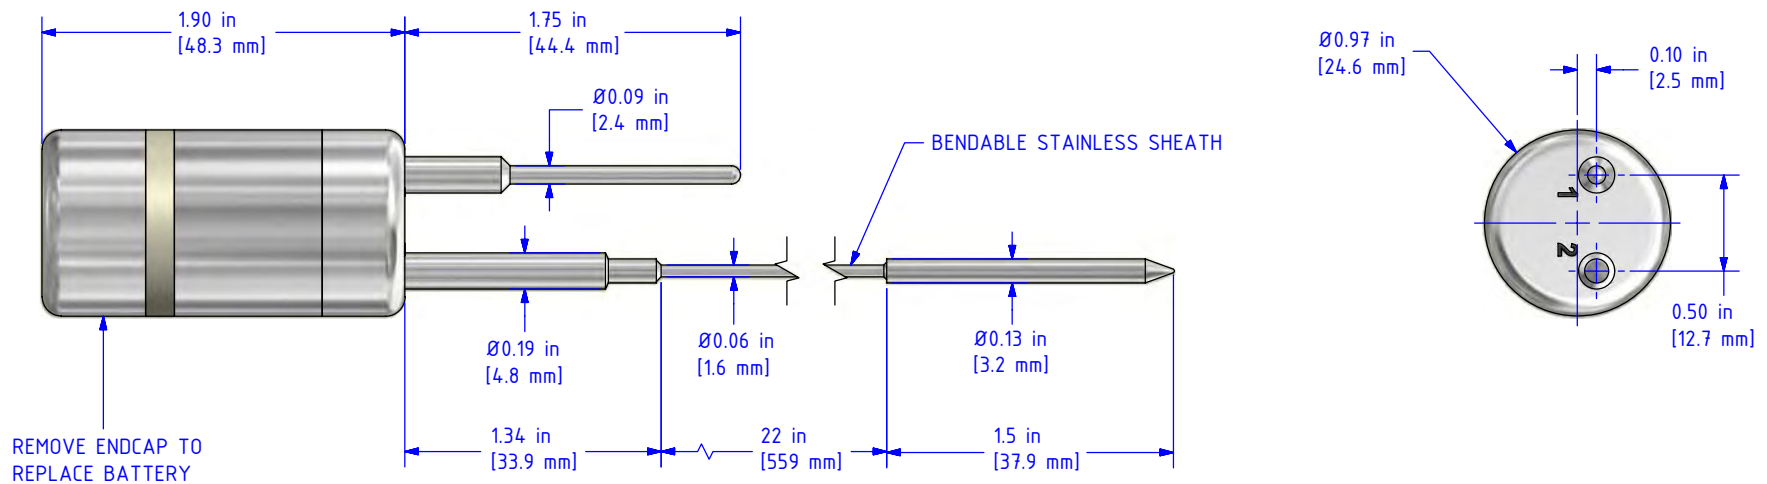

HITEMP140X2-TD-PT1

Dual Probe High Temperature Data Logger

DIMENSIONAL DRAWING

PRODUCT	SCALE	MATERIALS	NOTES
HiTemp140X2-TD-PT1	1:1	AISI 316 SS PEEK	

Authorized Distributor in Australia
Pacific Sensor Technologies Pty Ltd
 Unit 4, 3 Neutron Place Rowville, VIC 3178 Australia
 1300 662 720 | sales@pacificsensortech.com.au
 www.pacificsensortech.com.au